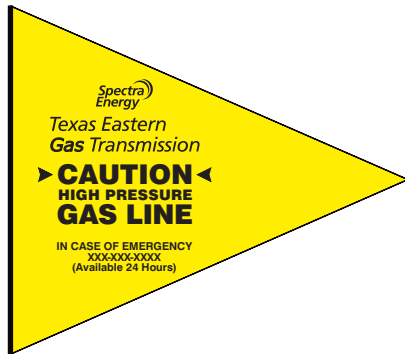

Product Fact Sheet Super Flags

Description

Super flags are square or triangular and come either custom printed or with one color print. These tall flags are used for temporary marking in areas where there is tall grass and weeds that regular pin flags can't mark. Utilities use these to mark underground lines and to warn excavators of the 25-foot boundary and flow easement. The flags can also be used to mark plots and for highway construction projects.

Colors

Yellow, Orange, White

Material Specifications

The square flags are 10" x 10" and the triangular flags are 10½" x 12" x 12". The ¼" fiberglass rod is available in lengths of 4' and 5'. These flags are made of high visibility weatherproof 4 mil. plastic. The bright colors are fade resistant and are designed for outdoor use.