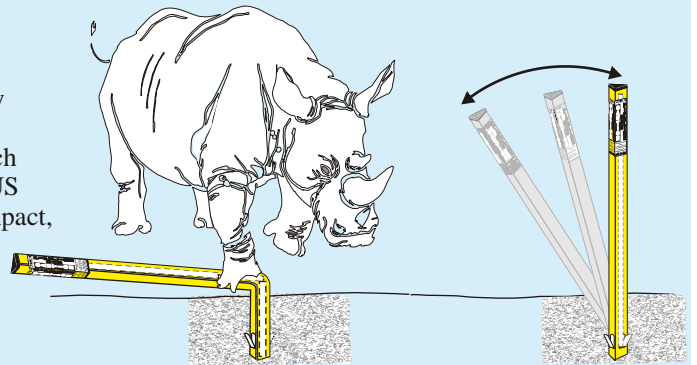

Product Fact Sheet

Rhino TriView PLUS™

100% Recyclable
*Rod not recyclable

Cattle and Wildlife Resistant

The Rhino TriView PLUS greatly reduces damage caused by cattle and wildlife. This unique post is designed with a flex-PLUS rod placed inside of our patented triangular post, which allows for maximum rebound capabilities. The TriView PLUS will help the post rebound from a direct hoof, paw, or tire impact, as well as wildlife or cattle directly leaning or scratching up against the post. Even in situations where cattle may sit on the post, bending it all the way to the ground, the TriView PLUS maximizes spring-back potential.

Not Limited to Rangeland and Wildlife

The versatile and flexible TriView PLUS not only stands up to wildlife, but direct impacts from vehicles as well. The TriView PLUS can withstand and rebound from multiple impacts from cars, ATVs, snowmobiles, off-road trucks, and motorcycles.

Easy Installation

The TriView PLUS can be installed via direct bury, or with a soil anchor.

1. Insert Flex-PLUS rod in hole/anchor

2. Insert TriView

Attach a sign when needed

The TriView PLUS provides extra support when you choose to use a RhinoPoly™ Sign.

The TriView PLUS offers the same great features as the original TriView™. Also available are the TriView PLUS Test Station and TriView PLUS with Soil Anchor.

360° Readability • UV Stable • Weather Resistance • Durable